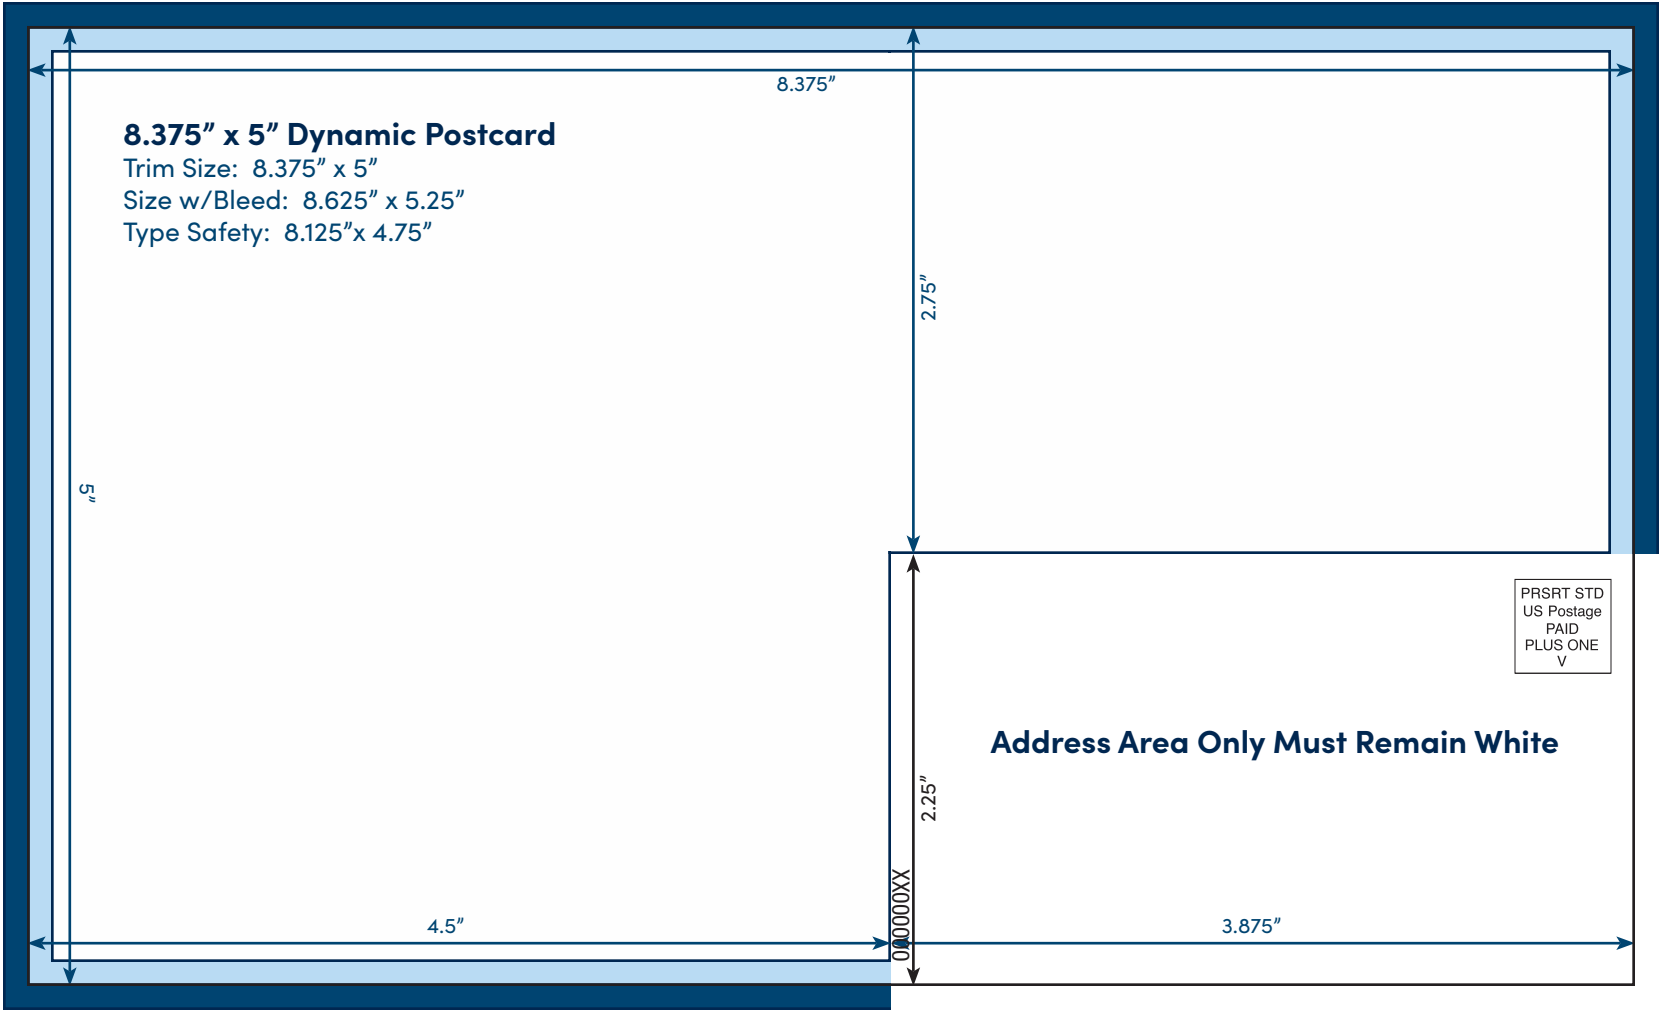

8.375" x 5" Dynamic Postcard

Trim Size: 8.375" x 5"

Size w/Bleed: 8.625" x 5.25"

Type Safety: 8.125" x 4.75"

5"

8.375"

8.375" x 5" Dynamic Postcard

Trim Size: 8.375" x 5"
Size w/Bleed: 8.625" x 5.25"
Type Safety: 8.125" x 4.75"

8.375"

5"

2.75"

4.5"

2.25"

000000XX

3.875"

PRSR STD
US Postage
PAID
PLUS ONE
V

Address Area Only Must Remain White