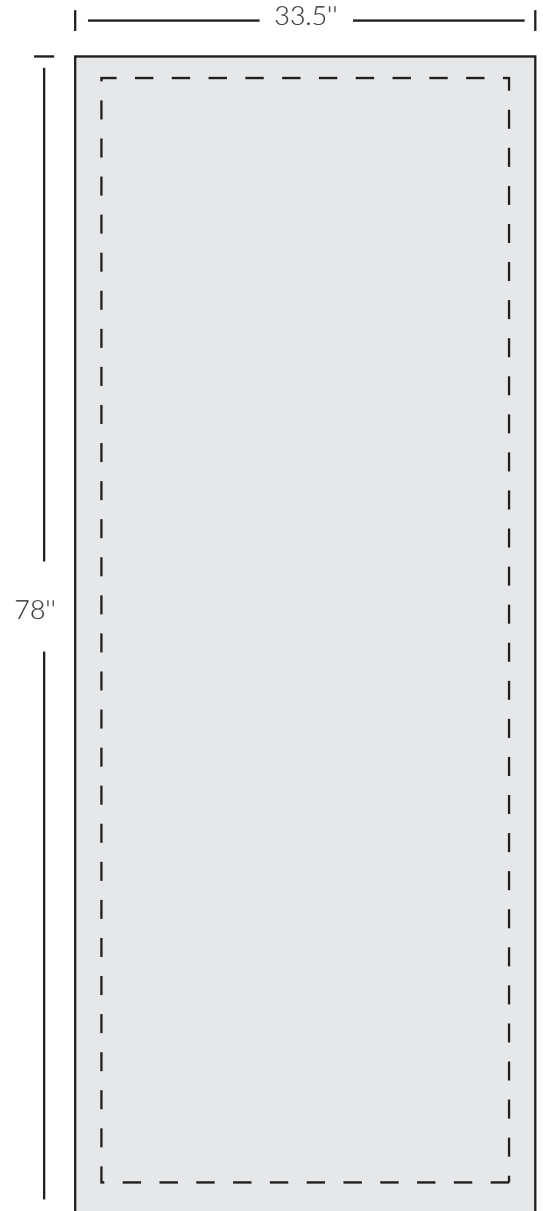

Double Sided Banner Stand Art Spec Sheet

Excellent for high foot traffic areas.
Aluminum construction.
Quick set up.

Stand: Silver body with chrome end caps.

Banner Material: 13oz. Ultra smooth vinyl with block out gray backing.
Soft Nylon carrying case included.

TRIM Area: 33.5"W x 78"H

LIVE Image Area: 31.5"W x 76"H (-1" all around)

For BLEED please add 0.125 beyond crops all around

Total Image Area + Bleed: 33.75"W x 78.25"H

We accept a minimum of 150 DPI, but 300 DPI is ideal for best results.
Please define CMYK color profile on all art and links (including grayscale art).
This allows OCPC greater control on the output of your image.