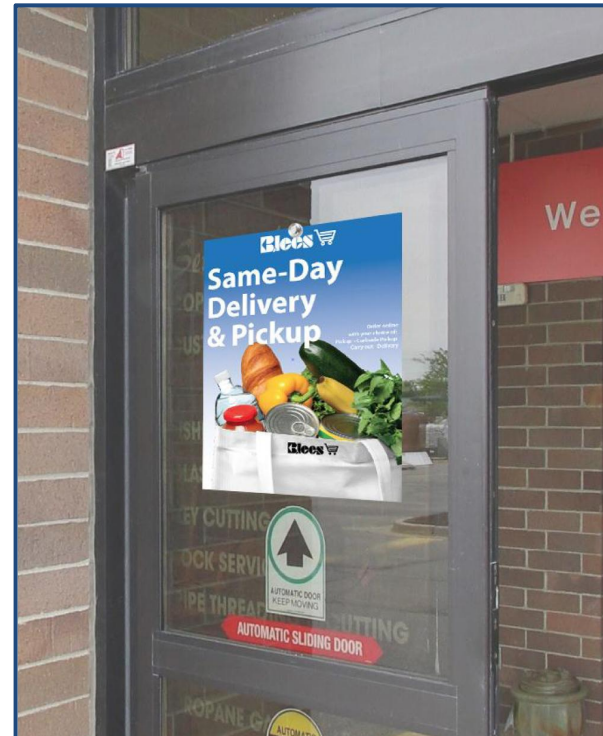

WINDOW CLINGS

SINGLE OR DOUBLE SIDED PRINTING OPTIONS

GOOD FOR INDOOR AND OUTDOOR USE

7.5 MIL WHITE OR CLEAR VINYL

APPROXIMATE DIMENSIONS: 9" X 14"

MODIFIED HOURS OF OPERATION SIGNAGE

WHITE STATIC CLING

PRINTS SINGLE SIDED

FAST AND EASY INSTALLATION

TAMPER PROOF CLOSURES

TAMPER PROOF BAG STICKERS

APPROXIMATE DIMENSIONS: ANY SIZE

ARTWORK STANDARD & PRICE

VINYL BANNERS

3' x 10' standard size
Also available in various Size
Outdoor 13oz Scrim or Blockout material
Prints 4 color direct one side (2nd side is available)
3/8" grommet holes for easy installation with zip ties.
GOOD FOR INDOOR AND OUTDOOR USE