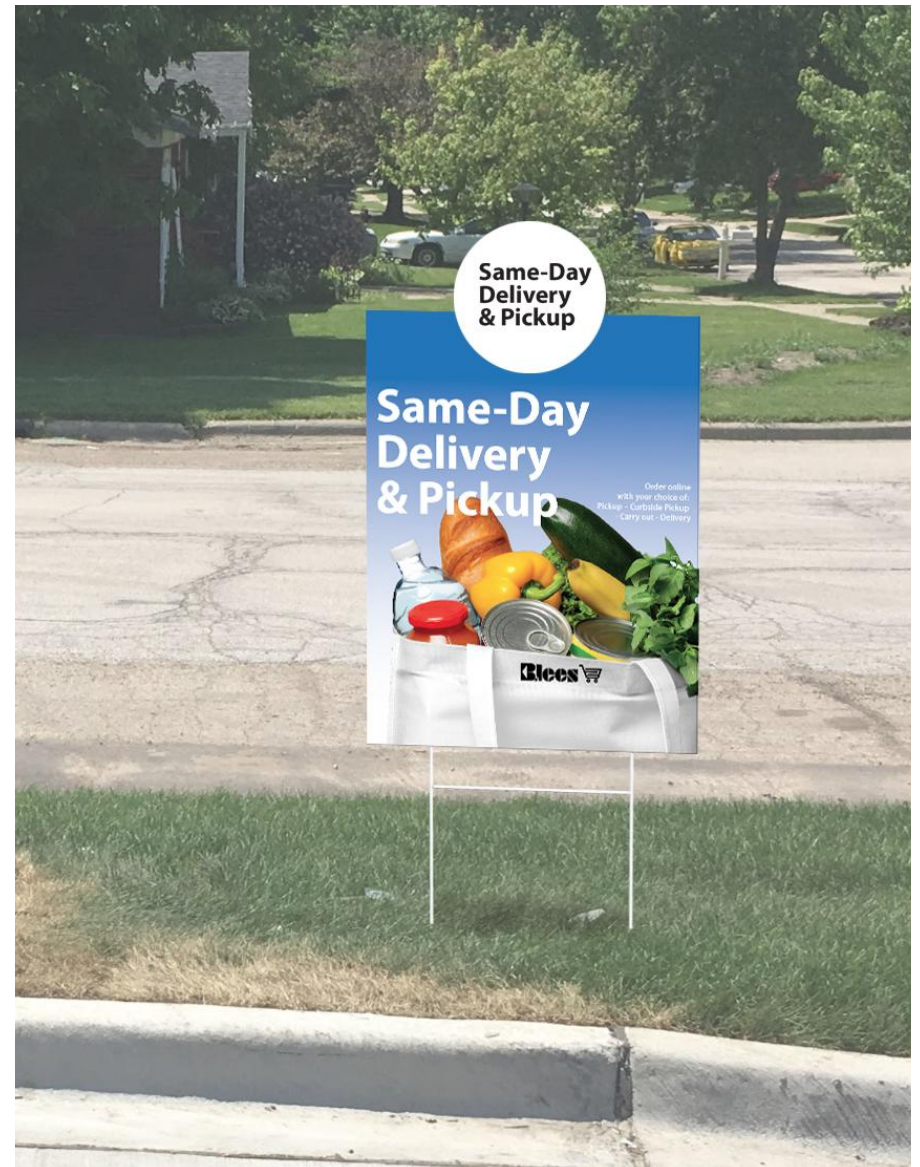

APPROXIMATE DIMENSIONS - 5'W X 2'H

POP-N-LOCK - OUTDOOR

COROPLAST MATERIAL AND WEIGHTED FOR OUTDOOR USE
INTERCHANGEABLE SIGN HELD ON WITH VELCRO

GOOD FOR OUTDOOR USE

APPROXIMATE DIMENSIONS - 18"W X 18"D X 60"H

SANDWICH BOARDS

WHITE PLASTIC A-FRAME DISPLAYS 2 SIGN BOARDS

"STAY TAB" MOUNTING MAKES INSERTING GRAPHICS EASY

UNIT PORTABLE; 20 LB. WEIGHT AND CARRY HANDLE

10 MIL STYRENE UP TO 3/16" THICK

APPROXIMATE DIMENSIONS - BOARDS 24" X 36"

“H” STAKE EXTERIOR DISPLAY

COROPLAST SIGN HELD DOWN WITH SUPPLIED “H” STAKES

APPROXIMATE DIMENSIONS - 10”W X 10”D X 10”H

ESSENTIAL ITEM POLE TOPPER

B-FLUTE MATERIAL
CHANNELS FOR INTERCHANGEABLE SIGNAGE

APPROXIMATE DIMENSIONS - 24"W X 3"D X 30"H