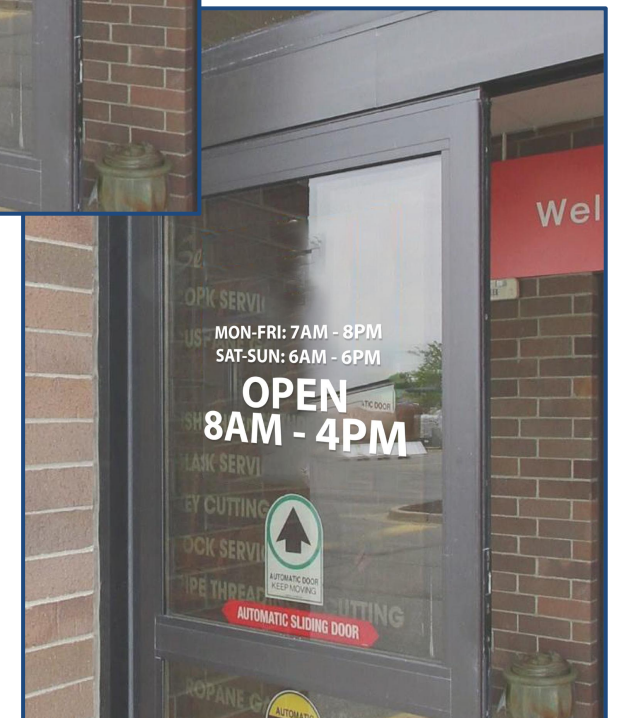

WINDOW CLINGS

SINGLE OR DOUBLE SIDED PRINTING OPTIONS

GOOD FOR INDOOR AND OUTDOOR USE

7.5 MIL WHITE OR CLEAR VINYL

APPROXIMATE DIMENSIONS: 9" X 14"

MODIFIED HOURS OF OPERATION SIGNAGE

WHITE STATIC CLING

PRINTS SINGLE SIDED

FAST AND EASY INSTALLATION

TAMPER PROOF CLOSURES

TAMPER PROOF BAG STICKERS

APPROXIMATE DIMENSIONS: ANY SIZE

ARTWORK STANDARD & PRICE

VINYL BANNERS

3' x 10' standard size
Also available in various Size
Outdoor 13oz Scrim or Blockout material
Prints 4 color direct one side (2nd side is available)
3/8" grommet holes for easy installation with zip ties.
GOOD FOR INDOOR AND OUTDOOR USE