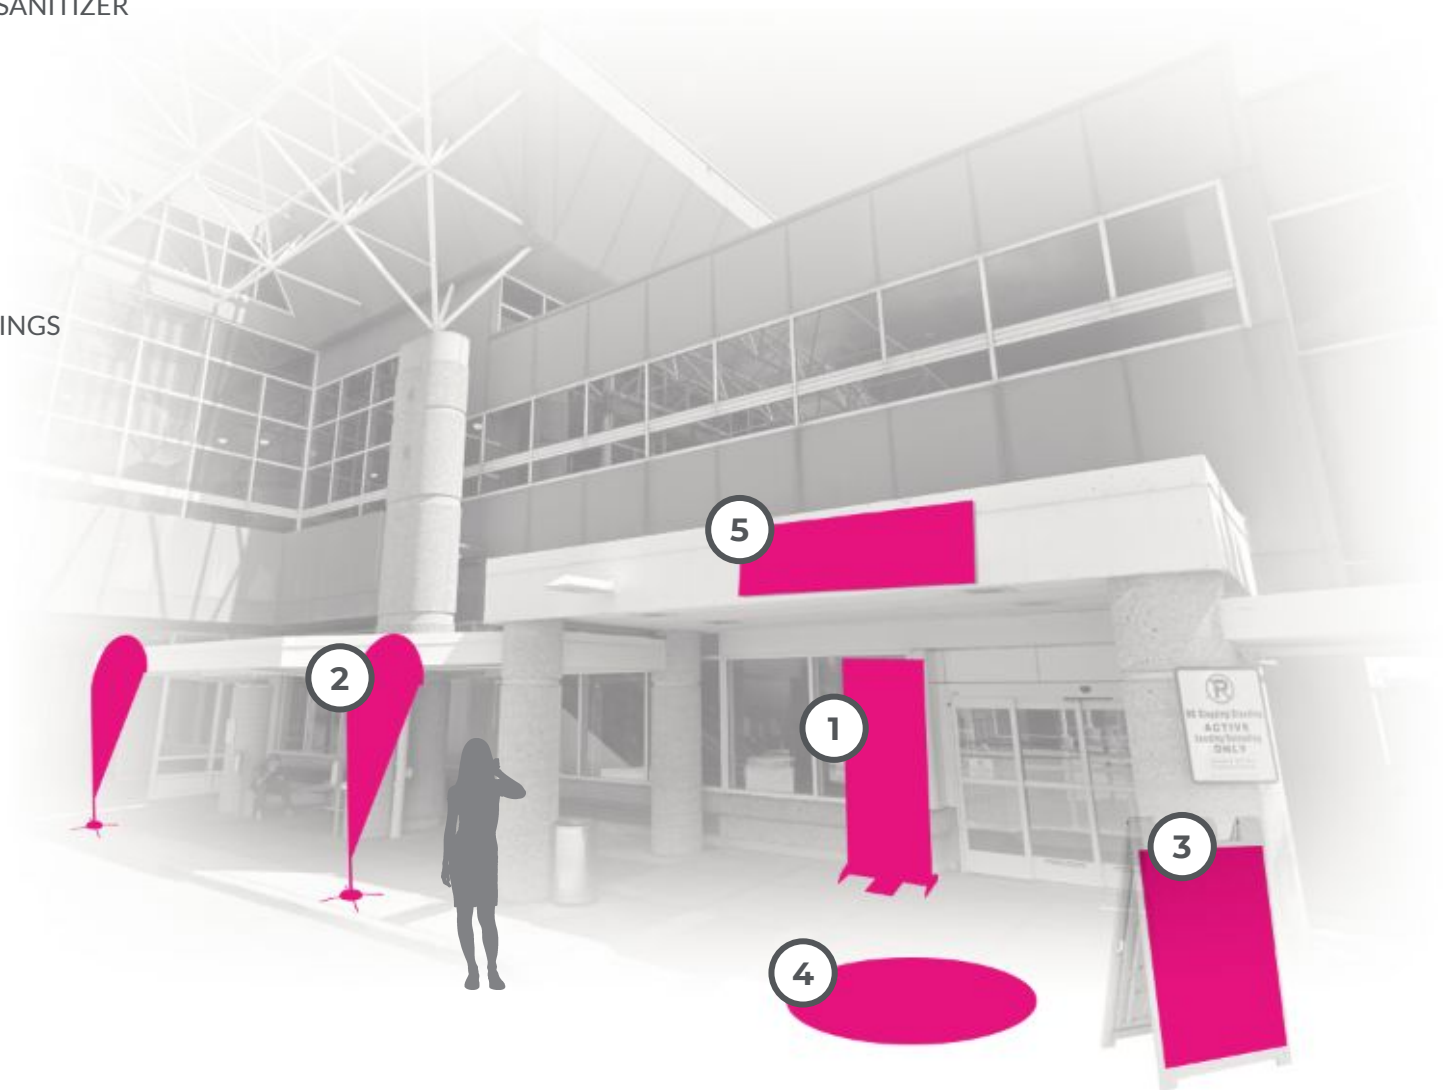

# EXTERIOR CURBSIDE DROP OFF

DIRECTIONAL QUEUING & EMERGENCE

## AIRLINE CURBSIDE DROP OFF/PICKUP

THESE SIGNS CAN BE USED TO INFORM CUSTOMERS OF CLEANLINESS AS WELL AS BE USED FOR QUEUING

- 1 VINYL BANNER ROLL UP WITH HAND SANITIZER
- 2 TEAR DROP BANNERS
- 3 A-FRAME SANDWICH BOARD
- 4 FLOOR DECAL
- 5 REMOVABLE WINDOW AND WALL CLINGS