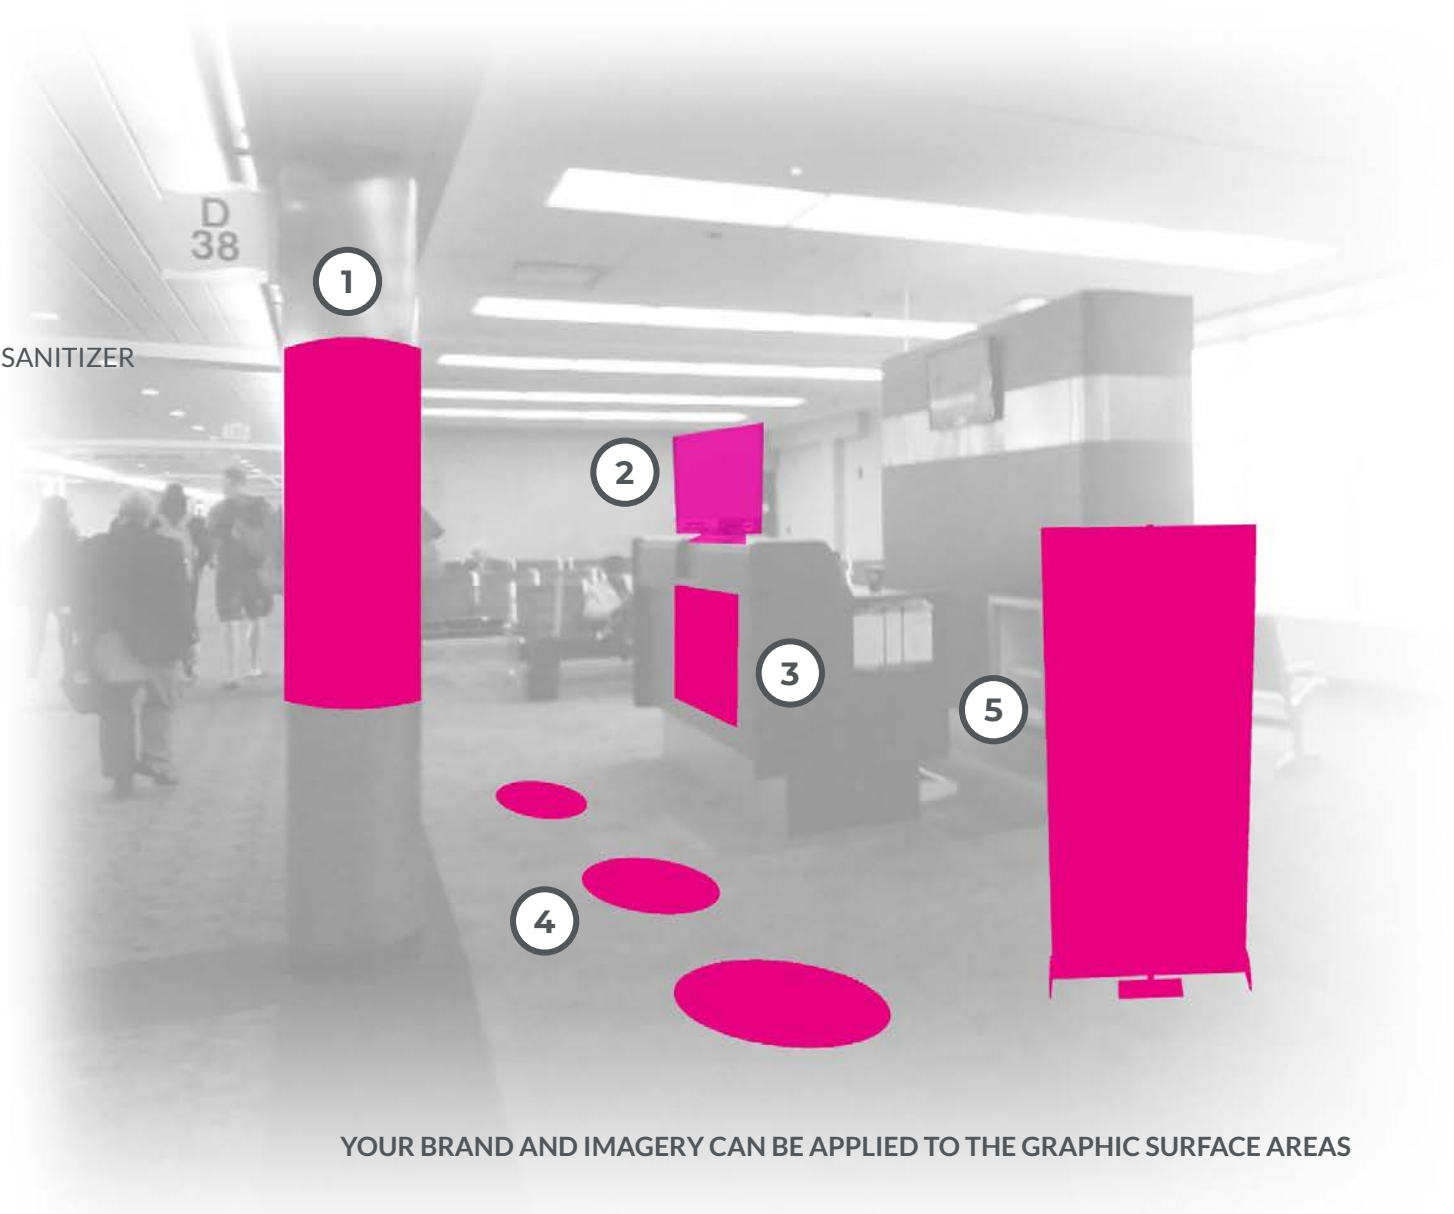

INTERIOR FINAL BOARDING AREA

DIRECTIONAL QUEUING & EMERGENCE

AIRLINE FINAL BOARDING AREA

THESE SIGNS CAN BE USED TO INFORM CUSTOMERS AS WELL AS BE USED FOR QUEUING

- 1 VINYL BANNER
- 2 COUNTER DIVIDER
- 3 SOCIAL DISTANCING SIGNAGE
- 4 FLOOR DECALS
- 5 VINYL BANNER ROLL UP WITH HAND SANITIZER

YOUR BRAND AND IMAGERY CAN BE APPLIED TO THE GRAPHIC SURFACE AREAS