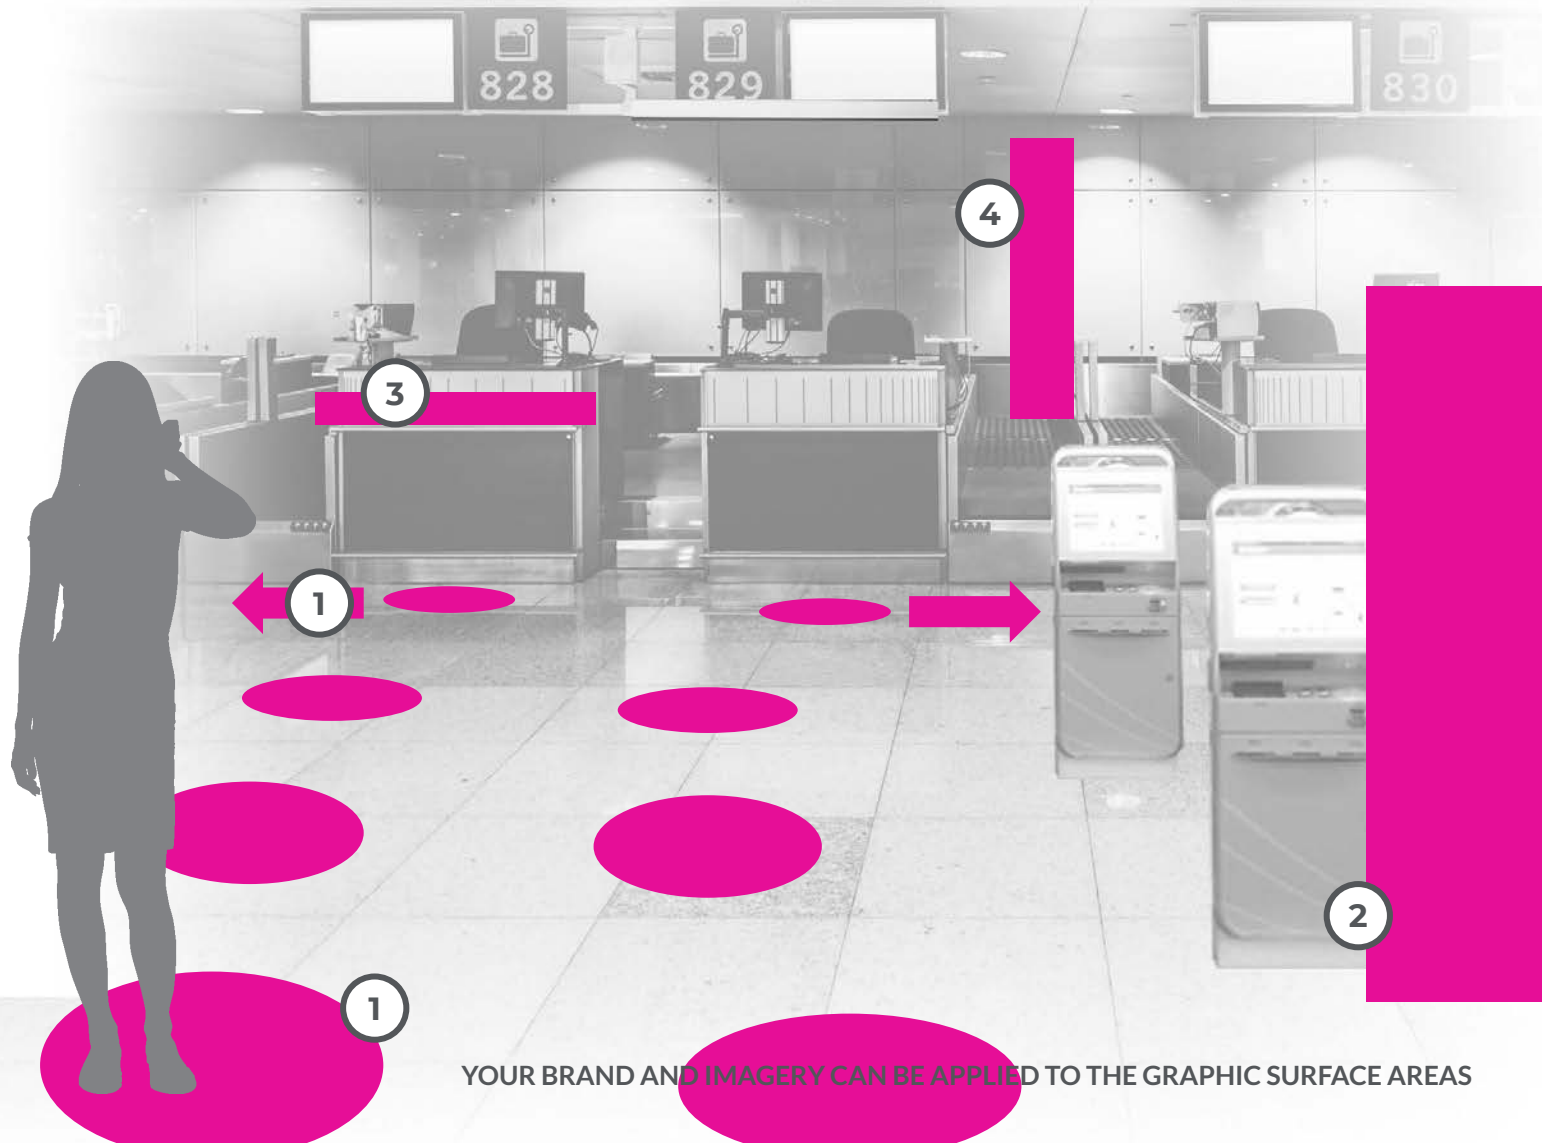

INTERIOR TICKETING CHECK IN

DIRECTIONAL QUEUING & EMERGENCE

AIRLINE CHECK IN

THESE SIGNS CAN BE USED TO INFORM CUSTOMERS AS WELL AS BE USED FOR QUEUING

- 1 SOCIAL DISTANCE AND DIRECTIONAL FLOOR DECALS
- 2 FLOOR DISPLAY
- 3 REMOVABLE DECALS
- 4 BANNERS

YOUR BRAND AND IMAGERY CAN BE APPLIED TO THE GRAPHIC SURFACE AREAS