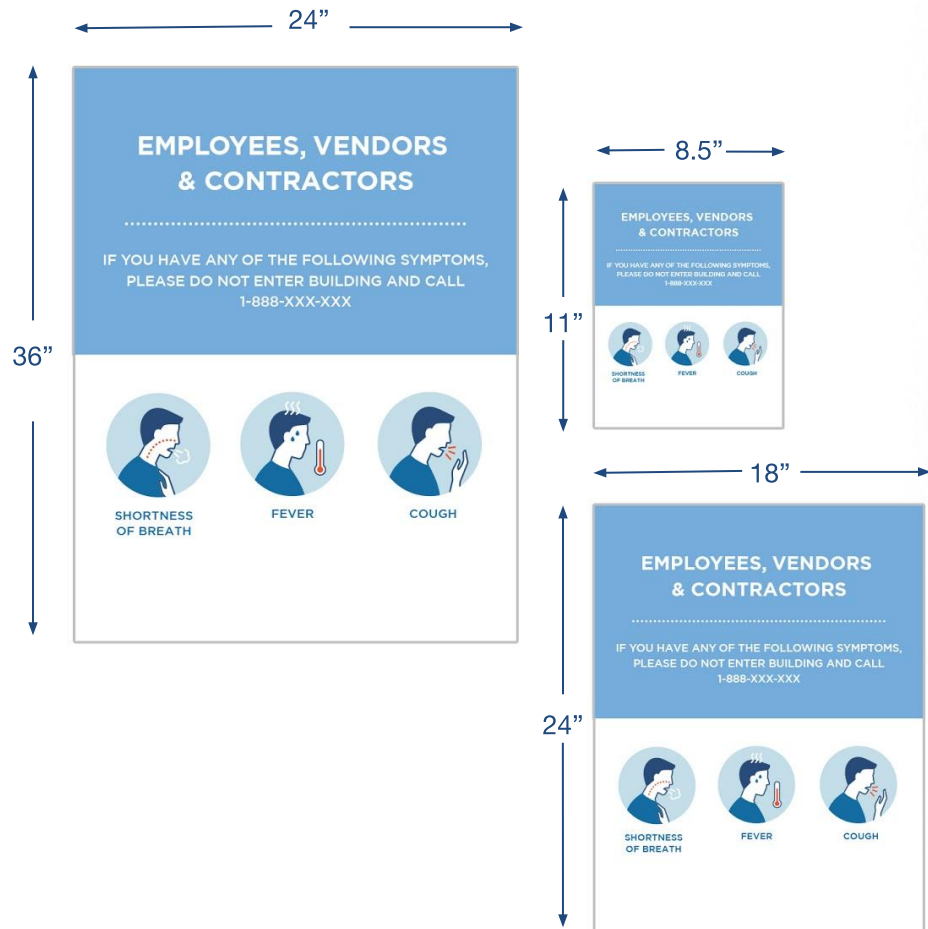

SOCIAL DISTANCING FLOOR CLING - AVAILABLE IN 3 SIZES

HANGING SIGNS & WALL SIGNS - AVAILABLE IN 3 SIZES

INTERIOR RESTROOMS

MIRROR CLING - AVAILABLE IN 3 SIZES

INTERIOR BREAK ROOM & PANTRY

WALL GRAPHIC - AVAILABLE IN 3 SIZES

COUNTERTOP TABLE TENT

EXTERIOR ENTRANCE

WINDOW CLING - AVAILABLE IN 3 SIZES

EXTERIOR BACK OF HOUSE ENTRANCE

DOOR CLING - AVAILABLE IN 3 SIZES

For more information,
please contact your
RRD Sales Representative