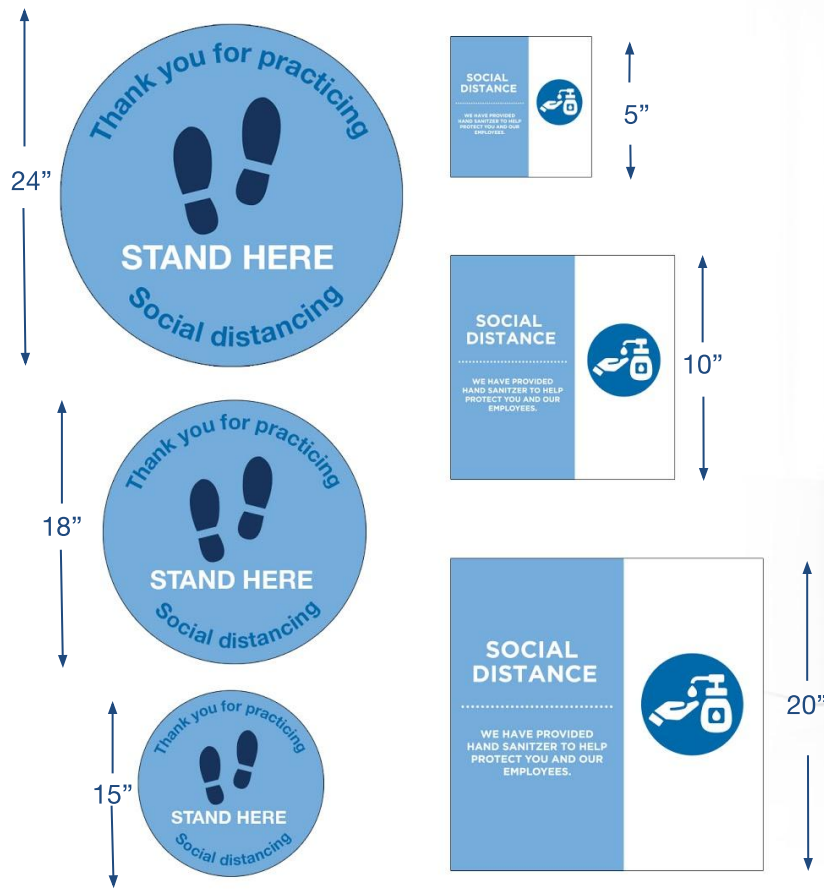

TEAR DROP BANNERS

WINDOW CLINGS

EXTERIOR ENTRANCE

“H” STAKE SIGN

COROPLAST SIGN HELD DOWN WITH SUPPLIED “H” STAKES

OPTION 1

6 MM COROPLAST

APPROXIMATE DIMENSIONS: 29”W X 46”H

← 24" →

← 18" →

← 15" →

INTERIOR CHECK OUT

COUNTERTOP TABLE TENT

WALL GRAPHIC - AVAILABLE IN 3 SIZES

SEG FRAMEWORKS DIVIDER

SOCIAL DISTANCING FLOOR CLING - AVAILABLE IN 3 SIZES

COUNTERTOP DIVIDERS SHIELDS

FREE STANDING DISPLAY

CAN BE PERMANENTLY MOUNTED

6 MIL ACRYLIC

APPROXIMATE DIMENSIONS: 47"W X 31"H

CUSTOM SIZES AVAILABLE

INTERIOR CHANGING AREAS

POP-N-LOCK HAND SANITIZER SIGNAGE

SOCIAL DISTANCING FLOOR CLING - AVAILABLE IN 3 SIZES

HANGING SIGNS & WALL SIGNS - AVAILABLE IN 3 SIZES

INTERIOR RESTROOMS

MIRROR CLING - AVAILABLE IN 3 SIZES

INTERIOR BREAK ROOM & PANTRY

WALL GRAPHIC - AVAILABLE IN 3 SIZES