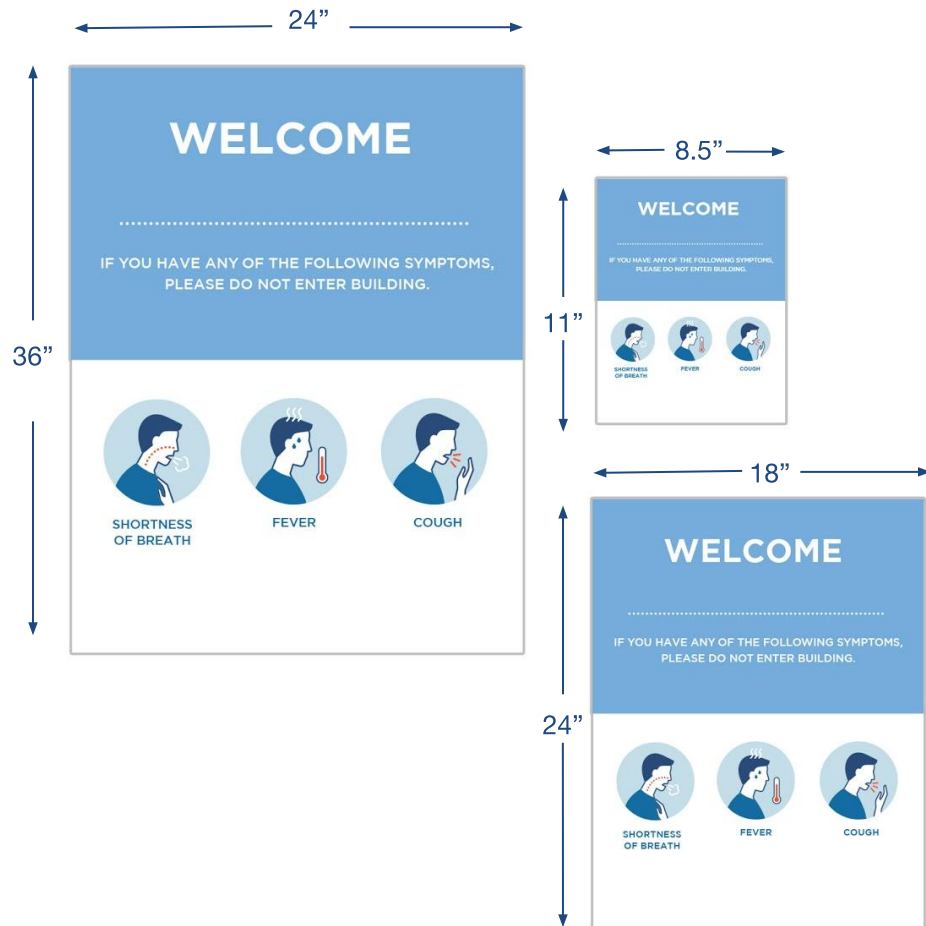

COUNTERTOP DIVIDERS SHIELDS

FREE STANDING DISPLAY

CAN BE PERMANENTLY MOUNTED

6 MIL ACRYLIC

APPROXIMATE DIMENSIONS: 47"W X 31"H

CUSTOM SIZES AVAILABLE

INTERIOR CHANGING AREAS

POP-N-LOCK HAND SANITIZER SIGNAGE

SOCIAL DISTANCING FLOOR CLING - AVAILABLE IN 3 SIZES

HANGING SIGNS & WALL SIGNS - AVAILABLE IN 3 SIZES

INTERIOR RESTROOMS

MIRROR CLING - AVAILABLE IN 3 SIZES

INTERIOR BREAK ROOM & PANTRY

WALL GRAPHIC - AVAILABLE IN 3 SIZES

COUNTERTOP TABLE TENT

EXTERIOR ENTRANCE

WINDOW CLING - AVAILABLE IN 3 SIZES

EXTERIOR BACK OF HOUSE ENTRANCE

DOOR CLING - AVAILABLE IN 3 SIZES

For more information,
please contact your
RRD Sales Representative