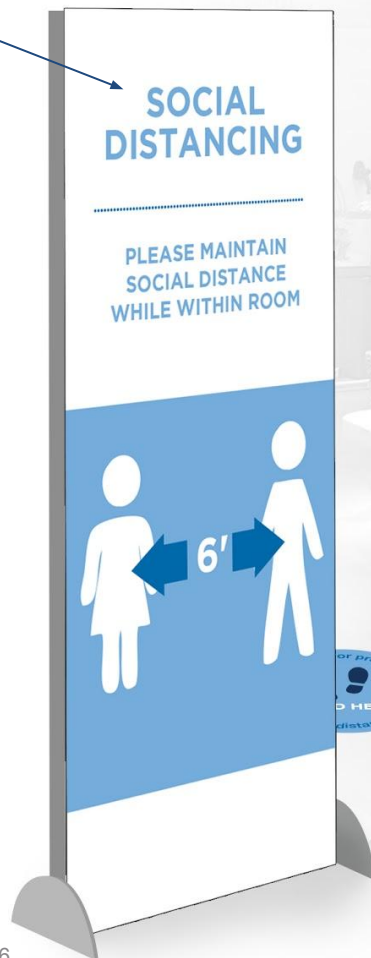

← 24" →

← 18" →

← 15" →

INTERIOR CHECK OUT

COUNTERTOP TABLE TENT

WALL GRAPHIC - AVAILABLE IN 3 SIZES

SEG FRAMEWORKS DIVIDER

SOCIAL DISTANCING FLOOR CLING - AVAILABLE IN 3 SIZES

COUNTERTOP DIVIDERS SHIELDS

FREE STANDING DISPLAY

CAN BE PERMANENTLY MOUNTED

6 MIL ACRYLIC

APPROXIMATE DIMENSIONS: 47"W X 31"H

CUSTOM SIZES AVAILABLE

INTERIOR CHANGING AREAS

POP-N-LOCK HAND SANITIZER SIGNAGE

SOCIAL DISTANCING FLOOR CLING - AVAILABLE IN 3 SIZES

HANGING SIGNS & WALL SIGNS - AVAILABLE IN 3 SIZES

INTERIOR RESTROOMS

MIRROR CLING - AVAILABLE IN 3 SIZES

INTERIOR BREAK ROOM & PANTRY

WALL GRAPHIC - AVAILABLE IN 3 SIZES