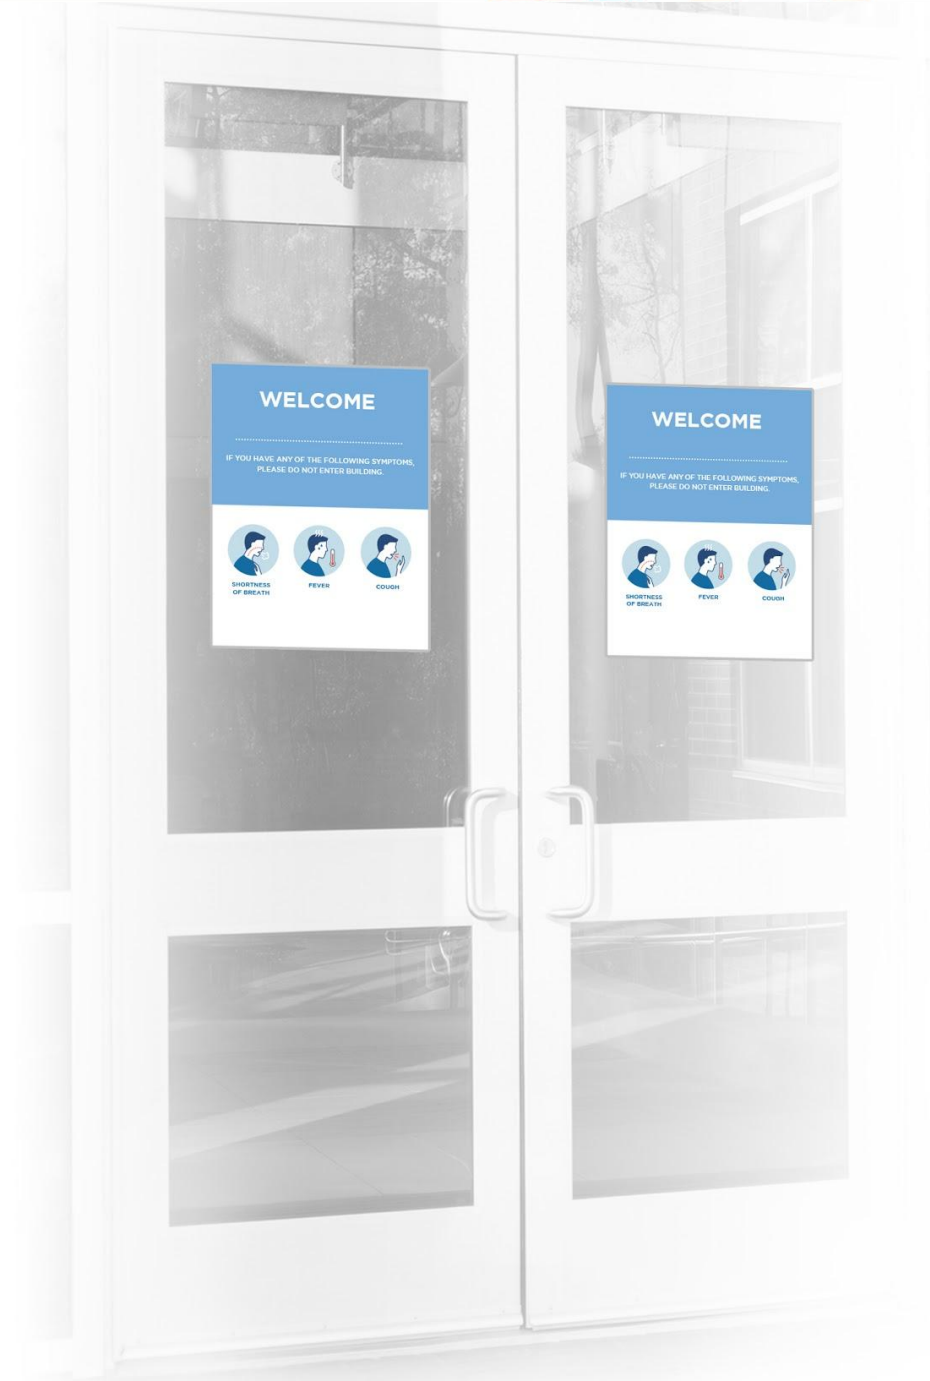

COUNTERTOP DIVIDERS SHIELDS

FREE STANDING DISPLAY

CAN BE PERMANENTLY MOUNTED

6 MIL ACRYLIC

APPROXIMATE DIMENSIONS: 47"W X 31"H

CUSTOM SIZES AVAILABLE

INTERIOR CHANGING AREAS

POP-N-LOCK HAND SANITIZER SIGNAGE

SOCIAL DISTANCING FLOOR CLING - AVAILABLE IN 3 SIZES

HANGING SIGNS & WALL SIGNS - AVAILABLE IN 3 SIZES

INTERIOR RESTROOMS

MIRROR CLING - AVAILABLE IN 3 SIZES

INTERIOR BREAK ROOM & PANTRY

WALL GRAPHIC - AVAILABLE IN 3 SIZES

COUNTERTOP TABLE TENT

EXTERIOR ENTRANCE

WINDOW CLING - AVAILABLE IN 3 SIZES

EXTERIOR BACK OF HOUSE ENTRANCE

DOOR CLING - AVAILABLE IN 3 SIZES

For more information,
please contact your
RRD Sales Representative