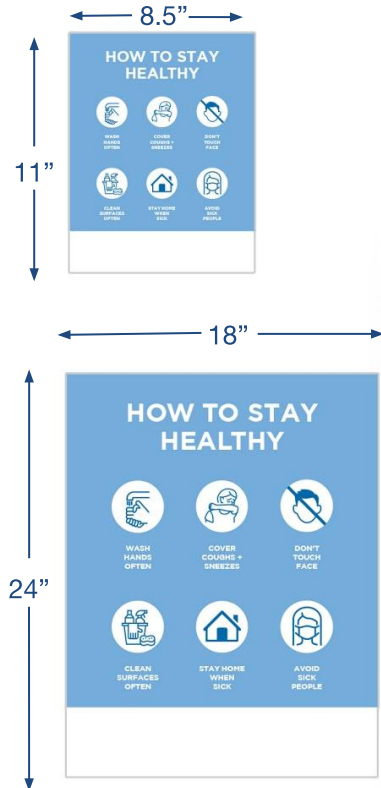

COUNTERTOP DIVIDERS SHIELDS

FREE STANDING DISPLAY

CAN BE PERMANENTLY MOUNTED

6 MIL ACRYLIC

APPROXIMATE DIMENSIONS: 47"W X 31"H

CUSTOM SIZES AVAILABLE

INTERIOR CHANGING AREAS

POP-N-LOCK HAND SANITIZER SIGNAGE

SOCIAL DISTANCING FLOOR CLING - AVAILABLE IN 3 SIZES

HANGING SIGNS & WALL SIGNS - AVAILABLE IN 3 SIZES

INTERIOR RESTROOMS

MIRROR CLING - AVAILABLE IN 3 SIZES

INTERIOR BREAK ROOM & PANTRY

WALL GRAPHIC - AVAILABLE IN 3 SIZES

COUNTERTOP TABLE TENT

EXTERIOR ENTRANCE

WINDOW CLING - AVAILABLE IN 3 SIZES

EXTERIOR BACK OF HOUSE ENTRANCE

DOOR CLING - AVAILABLE IN 3 SIZES

For more information,
please contact your
RRD Sales Representative